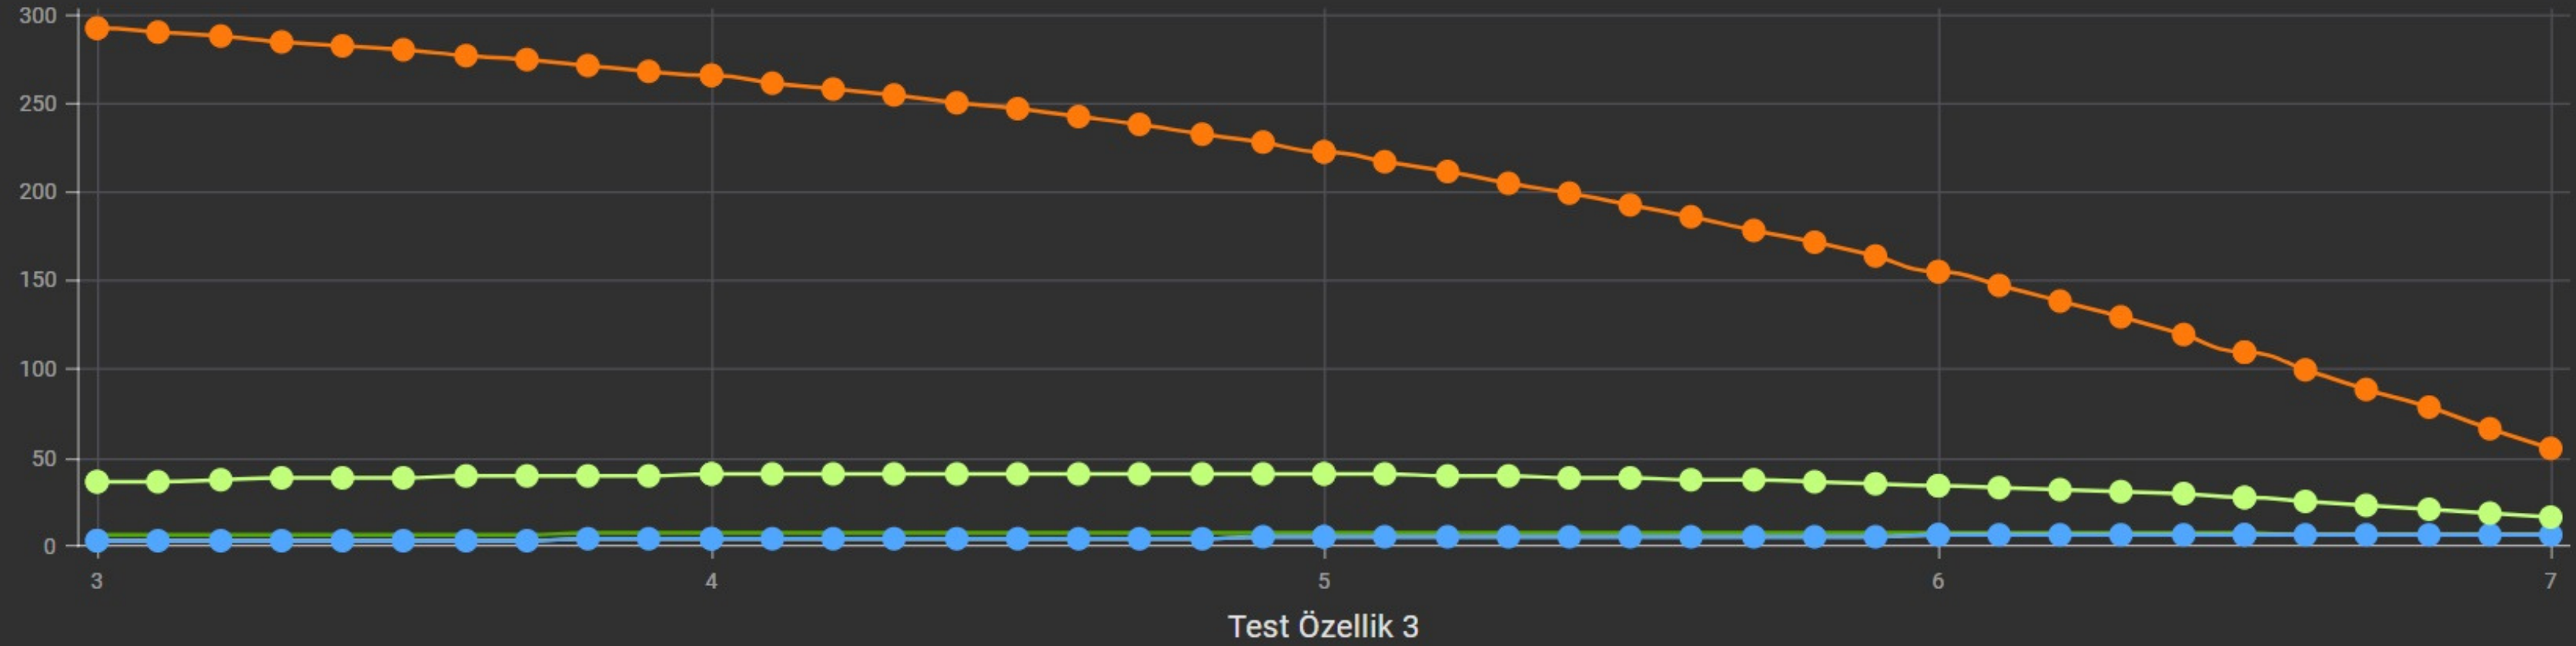

Aggregate Chart Created Based on Product Tests Data Entries

X Eksenini
Test Özellik 3

X Eksenini Seçiniz

- Test Özellik 1
- Test Özellik 2
- Test Özellik 3
- Test Özellik 4
- Test Özellik 5